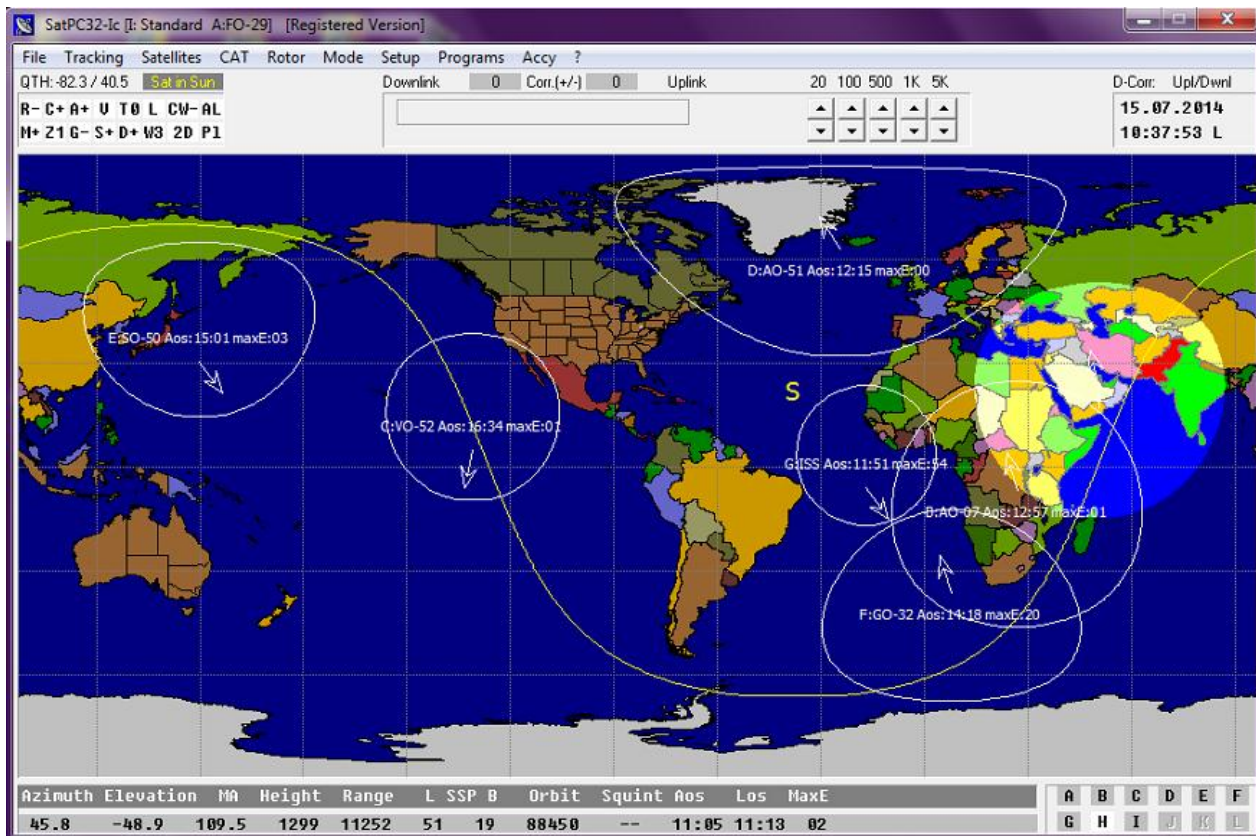

SatPC32

CountDown

Satellite	AOS/LOS	maxE
H AO-73	00:02	08
A FO-29	00:23	02
G ISS	01:08	51
D AO-51	01:32	00
B AO-07	02:15	01
F GO-32	03:35	20
E SO-50	04:18	03
C VO-52	05:51	01

☒ Open Window at Program Start

Sort Satellites by

- ☐ Ident Letters
- ☒ AOS/LOS Times

Minimum Elevation: 0

OK

Observer 2

Az:43.0 El:48.2 Rge:11177 Sq:--

Locator (4 or 6 digits) e192sd

Remove Cancel OK