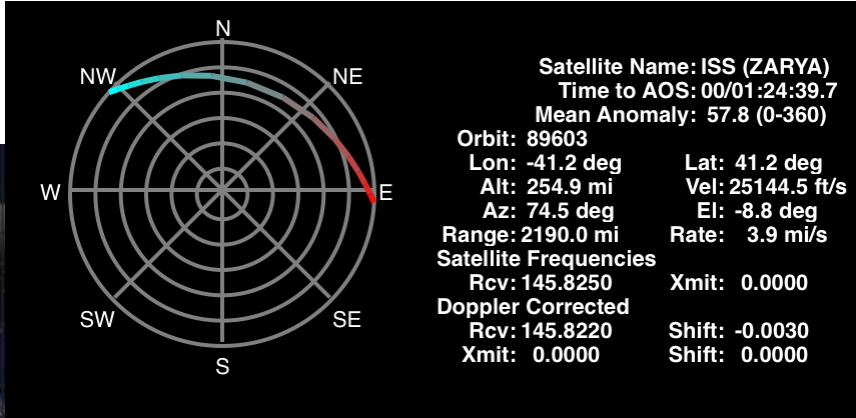

HamSat for iPhone