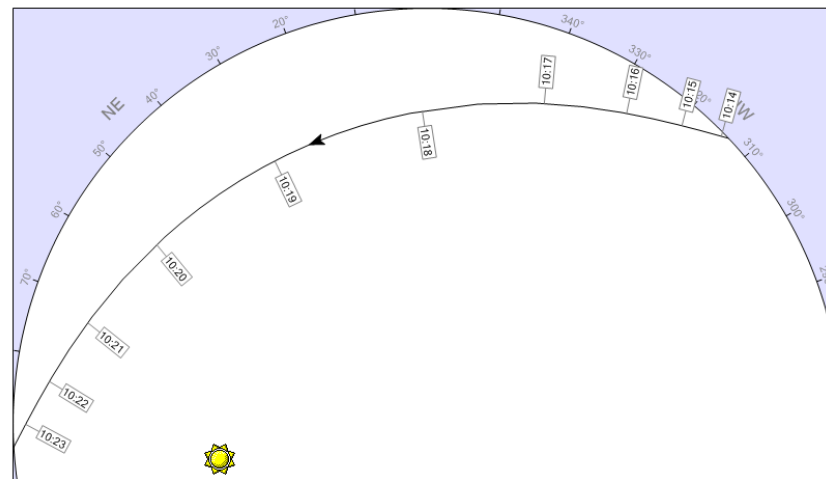

ISS - All Passes

Search period start: 15 July 2014 00:00
Search period end: 25 July 2014 00:00
Orbit: 413 x 420 km, 51.6° (Epoch: 15 July)

Passes to include: ☐ visible only ☒ all

Click on the date to see the [ground](#) track during the pass.

Date	Brightness (mag)	Start			Highest point			End			Pass type
		Time	Alt.	Az.	Time	Alt.	Az.	Time	Alt.	Az.	
15 Jul	-	05:23:20	10°	SSW	05:26:27	37°	SE	05:29:35	10°	ENE	visible
15 Jul	-	07:00:14	10°	W	07:03:14	30°	NNW	07:06:15	10°	NE	daylight
15 Jul	-	08:39:07	10°	NW	08:40:49	13°	N	08:42:30	10°	NNE	daylight
15 Jul	-	10:16:28	10°	NNW	10:18:38	16°	NNE	10:20:47	10°	NE	daylight
15 Jul	-	11:52:38	10°	NW	11:55:57	54°	NNE	11:59:15	10°	ESE	daylight
15 Jul	-	13:30:09	10°	W	13:32:24	17°	SW	13:34:38	10°	S	daylight
16 Jul	-	04:35:31	10°	S	04:38:07	21°	SE	04:40:44	10°	E	visible
16 Jul	-	06:11:26	10°	WSW	06:14:40	44°	NNW	06:17:55	10°	NE	daylight
16 Jul	-	07:50:04	10°	NW	07:52:04	15°	NNW	07:54:04	10°	NNE	daylight
16 Jul	-	09:28:05	10°	NNW	09:29:54	14°	N	09:31:42	10°	NE	daylight
16 Jul	-	11:04:17	10°	NW	11:07:24	34°	NNE	11:10:30	10°	E	daylight
16 Jul	-	12:41:07	10°	WNW	12:44:05	29°	SW	12:47:02	10°	SSE	daylight
17 Jul	-	03:48:27	10°	SSE	03:49:49	12°	SE	03:51:12	10°	ESE	visible
17 Jul	-	05:22:47	10°	WSW	05:26:08	75°	NW	05:29:30	10°	NE	visible
17 Jul	-	07:00:57	10°	WNW	07:03:20	18°	NNW	07:05:43	10°	NNE	daylight

ISS - Pass Details

[Home](#) | [Ground track](#) | [Info.](#) | [Orbit](#) | [Close encounters](#)

Click on the chart to [zoom](#) in on that part of the sky