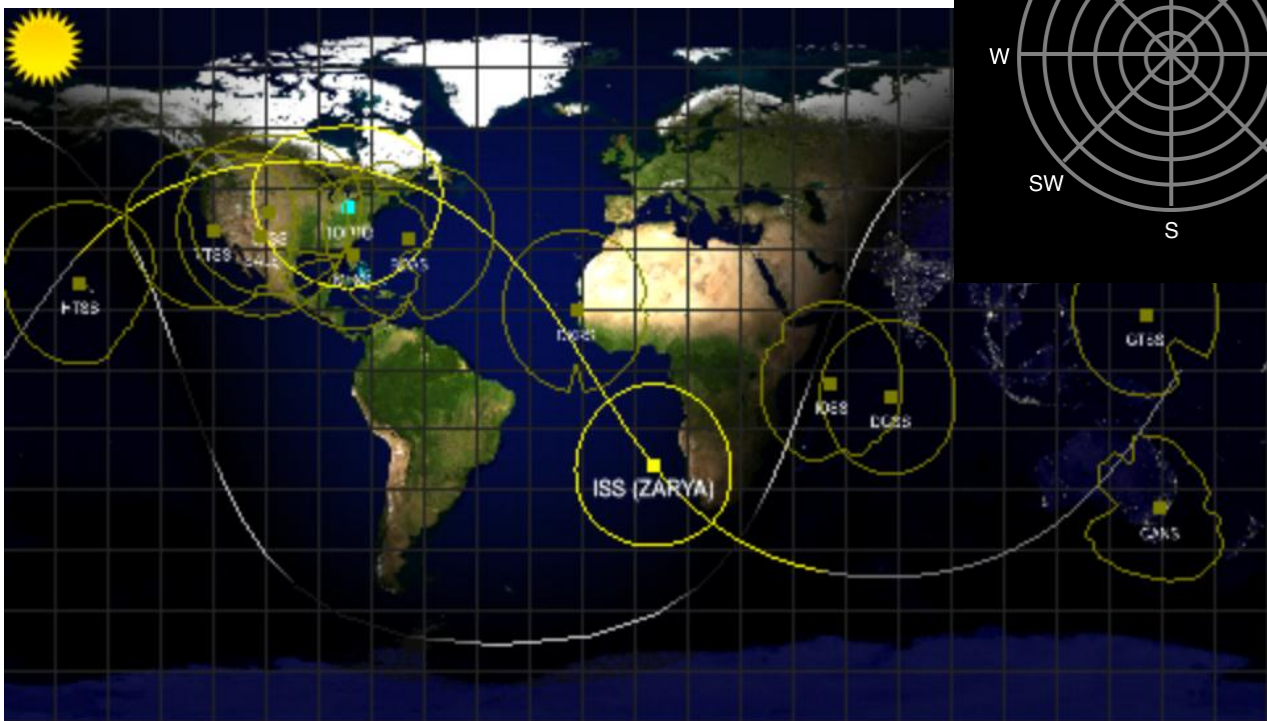

HamSat for iPhone