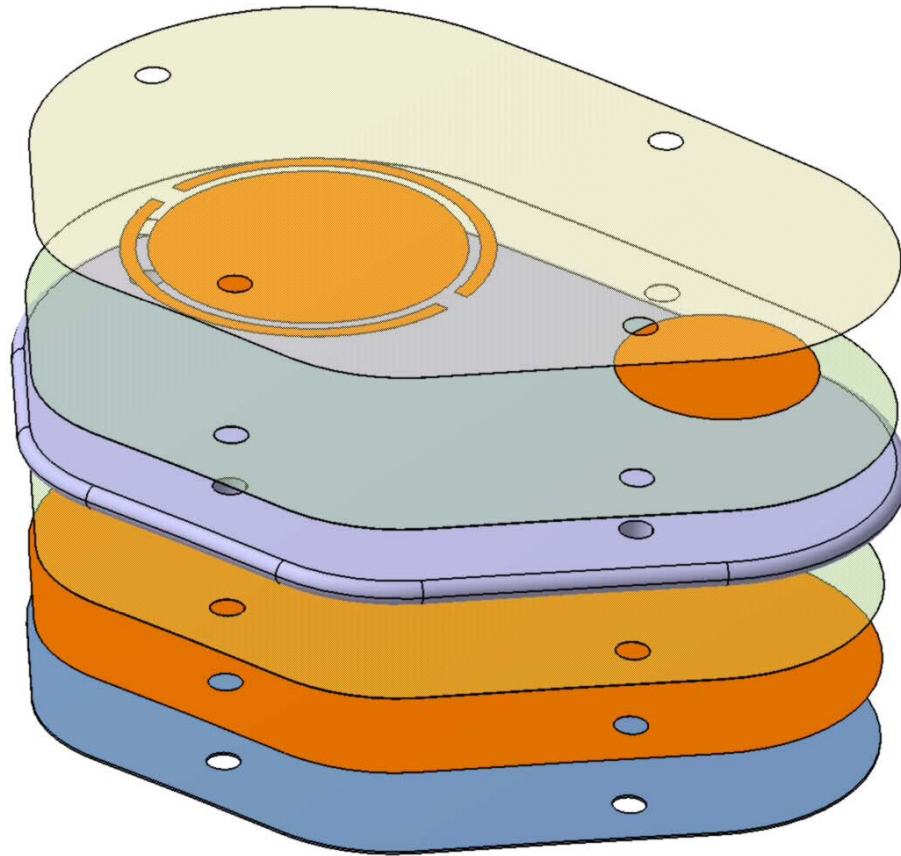

ARISS antenna 1260 and 2400 MHz band 1 August 2005

 Cable access point

ARISS LS - only foam

TOP VIEW

ARISS LS - only foam

TOP VIEW FROM SIDE

ARISS LS - only foam

SIDE VIEW REVEALING A CYLINDRICAL PROFILE

ARISS LS - only foam

BOTTOM VIEW

OUTLINE OF MAJOR LAYERS