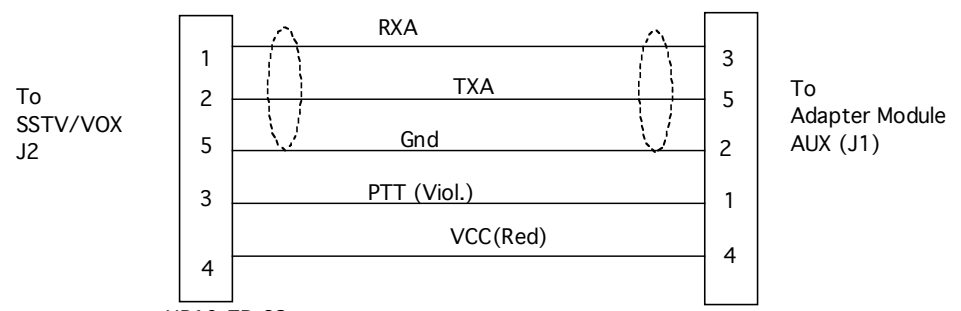

ISSUE#	DATE	DESCRIPTION	APPD

6	CBC6	6 pin Mic. Connector		BUX COMCO
5		Stranded wire 24 AWG	Teflon	Red
4		Stranded wire 24 AWG	Teflon	Viol.
3		2 cond 24AWG Twisted shielded Cable	Teflon	White
2	HR10-7P-6S	6 pin QD Connector (F)		Hirose Electric Co. Ltd.
1	HR 1/4	Expandable sleeving	Teflon	Bently Harris
ITEM	PART NUMBER	DESCRIPTION	MATERIAL	SPECIFICATION
SIGNATURES		DATE	 INTERNATIONAL SPACE STATION HAM RADIO PROJECT	
TITLE				
Cable, SSTV Interface				
PART NUMBER		DRAWN BY	DATE	
SXISS02418		L. McFadin	12/12/02	
CAD FILE NAME				
SSTV Interface Cable				F