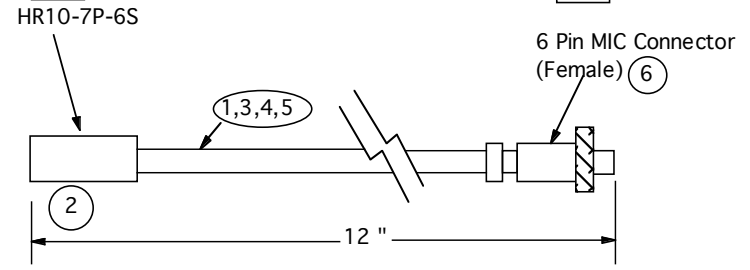

ISSUE#	DATE	DESCRIPTION	APPD

6	CBC6	6 pin Mic. Connector		BUX COMCO
5		Stranded wire 24 AWG	Teflon	Red
4		Stranded wire 24 AWG	Teflon	Viol.
3		2 cond 24AWG Twisted shielded Cable	Teflon	White
2	HR10-7P-6S	6 pin QD Connector (F)		Hirose Electric Co. Ltd.
1	HR 1/4	Expandable sleeving	Teflon	Bently Harris
ITEM	PART NUMBER	DESCRIPTION	MATERIAL	SPECIFICATION
SIGNATURES		DATE	 INTERNATIONAL SPACE STATION HAM RADIO PROJECT	
TITLE				
Cable, SSTV Interface				
PART NUMBER		DRAWN BY	DATE	
SXISS02418		L. McFadin	12/12/02	
CAD FILE NAME				
SSTV Interface Cable				F