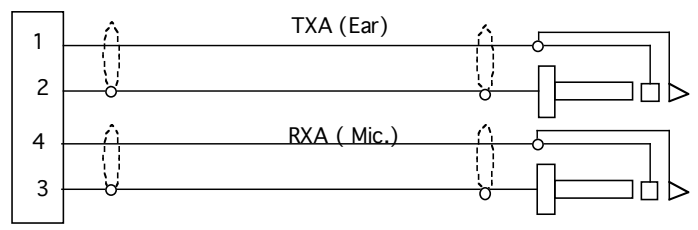

| ISSUE# | DATE | DESCRIPTION | APPD |
|--------|------|-------------|------|
| | | | |

HR10-7P-4P

1/8" Stereo Plug

| ITEM | Qty | PART NUMBER | DESCRIPTION | MATERIAL | SPECIFICATION |
|------|-----|-------------|------------------------|-----------------------------------|---------------------------|
| 6 | | | | | |
| 5 | 2 | | Stereo Mini Phono | 1/8 " Stereo Mini Phono Connector | |
| 4 | AR | | | KYNAR | 1/4 " Heat Shrink Tubing |
| 3 | AR | | Shielded Wire 24 AWG | Teflon (White) | |
| 2 | 1 | HR10-7P-4P | 4 pin QD Connector (M) | | Hilrose Electric Co. Ltd. |
| 1 | 60" | BEN-HAR 1/4 | Expandable sleeving | Teflon | Bently Harris |

| | | | |
|---------------|------|--|------------------------|
| SIGNATURES | DATE | AMSAT-NA ISS-HAM INTERNATIONAL SPACE STATION HAM RADIO PROJECT | |
| | | TITLE Cable, SSTV Computer | |
| | | PART NUMBER SXISS02417 | DRAWN BY L. McFadin |
| | | | DATE 12/13/02 |
| NEXT ASSEMBLY | | CAD FILE NAME SSTV Computer Cable | |
| | | | F |

Diagram and assembly instructions for the SSTV Computer Cable. The diagram shows the wiring of the HR10-7P-4P connector to two 1/8 inch stereo plugs (TXA and RXA) and a physical assembly view of the 60 inch cable with a 10 inch section at each end for the plugs.