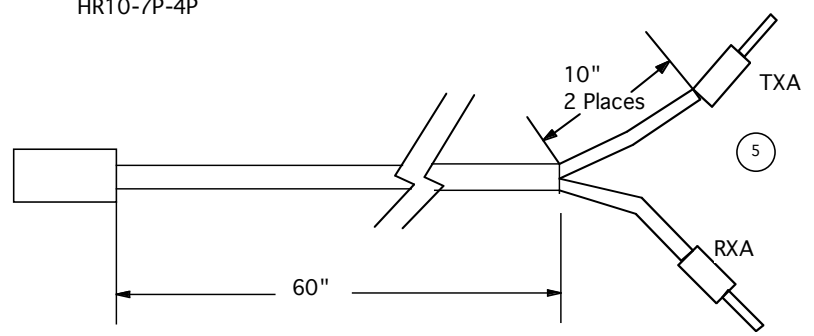

| ISSUE# | DATE | DESCRIPTION | APPD |
|--------|------|-------------|------|
| | | | |

HR10-7P-4P

1/8" Stereo Plug

| ITEM | Qty | PART NUMBER | DESCRIPTION | MATERIAL | SPECIFICATION |
|------|-----|-------------|------------------------|-----------------------------------|---------------------------|
| 6 | | | | | |
| 5 | 2 | | Stereo Mini Phono | 1/8 " Stereo Mini Phono Connector | |
| 4 | AR | | | KYNAR | 1/4 " Heat Shrink Tubing |
| 3 | AR | | Shielded Wire 24 AWG | Teflon (White) | |
| 2 | 1 | HR10-7P-4P | 4 pin QD Connector (M) | | Hilrose Electric Co. Ltd. |
| 1 | 60" | BEN-HAR 1/4 | Expandable sleeving | Teflon | Bently Harris |

| | | | |
|---------------|------|--|------------------------|
| SIGNATURES | DATE | AMSAT-NA ISS-HAM INTERNATIONAL SPACE STATION HAM RADIO PROJECT | |
| | | TITLE Cable, SSTV Computer | |
| | | PART NUMBER SXISS02417 | DRAWN BY L. McFadin |
| | | | DATE 12/13/02 |
| NEXT ASSEMBLY | | CAD FILE NAME SSTV Computer Cable | |
| | | | F |

Diagram and assembly instructions for the SSTV Computer Cable. The diagram shows the wiring of the HR10-7P-4P connector to two 1/8 inch stereo plugs (TXA and RXA) and a physical assembly view of the 60 inch cable with a 10 inch section at each end for the plugs.