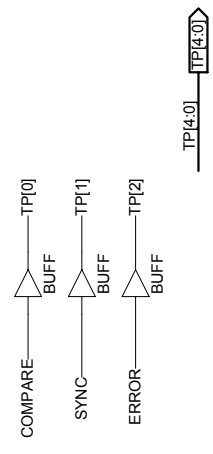

This diagram shows timing relationships only. SYNC, ERROR and PULSE127W outputs are correct based on the inputs, but don't necessarily exist in this relationship to each other.

| | | | |
|-------------|-------------|-------------|-------------|
| PN127W | PN127W | PN127W | PN127W |
| PN127W | PN127W | PN127W | PN127W |
| PN127W | PN127W | PN127W | PN127W |
| 8/6/2005 | 8/6/2005 | 8/6/2005 | 8/6/2005 |
| 11:25:44 AM | 11:25:44 AM | 11:25:44 AM | 11:25:44 AM |